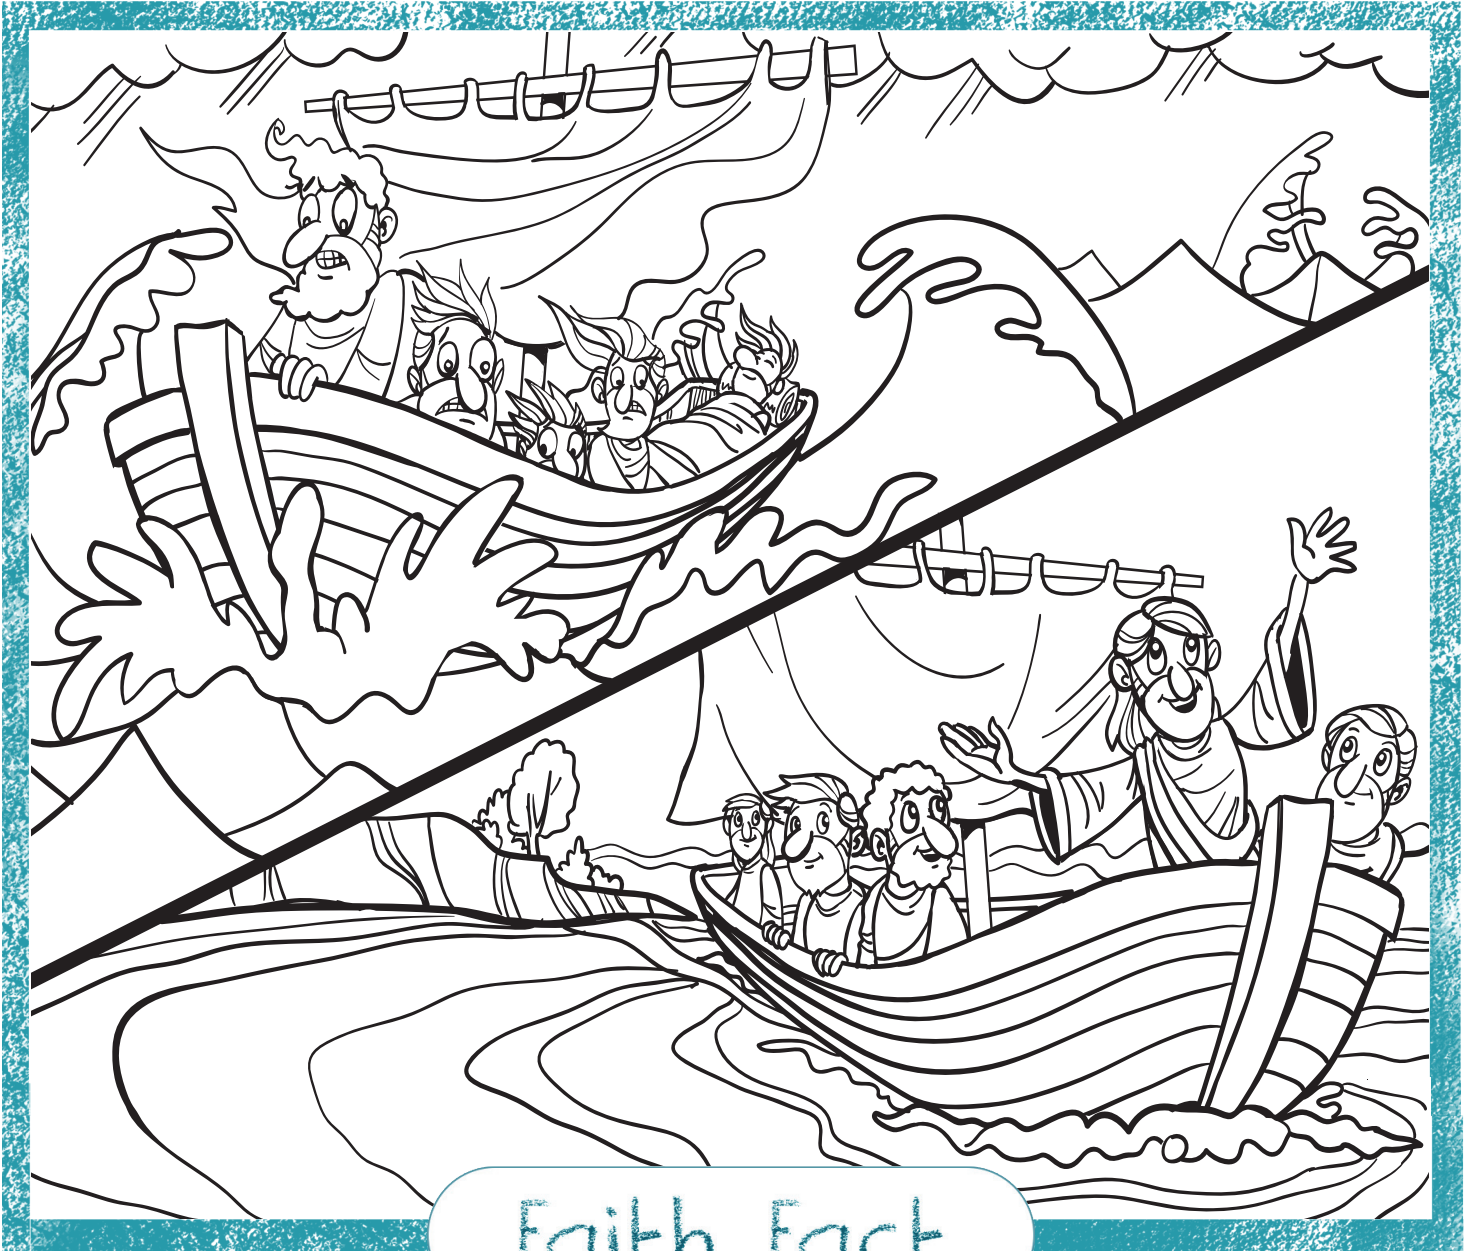

Name: _____

Instructions: Circle Jesus in each picture. Then color the Bible story scenes.

Faith Fact

I can trust God is with me.

Bible Story

The Disciples Cry Out to Jesus in a Storm
Mark 4:35-41

Faith Verse

Psalm 34:19 (NLT)
The righteous person faces many troubles, but the
LORD comes to the rescue each time.

Family Devotions: Family Devotions for this session can be found on the Bible Engagement Project app.